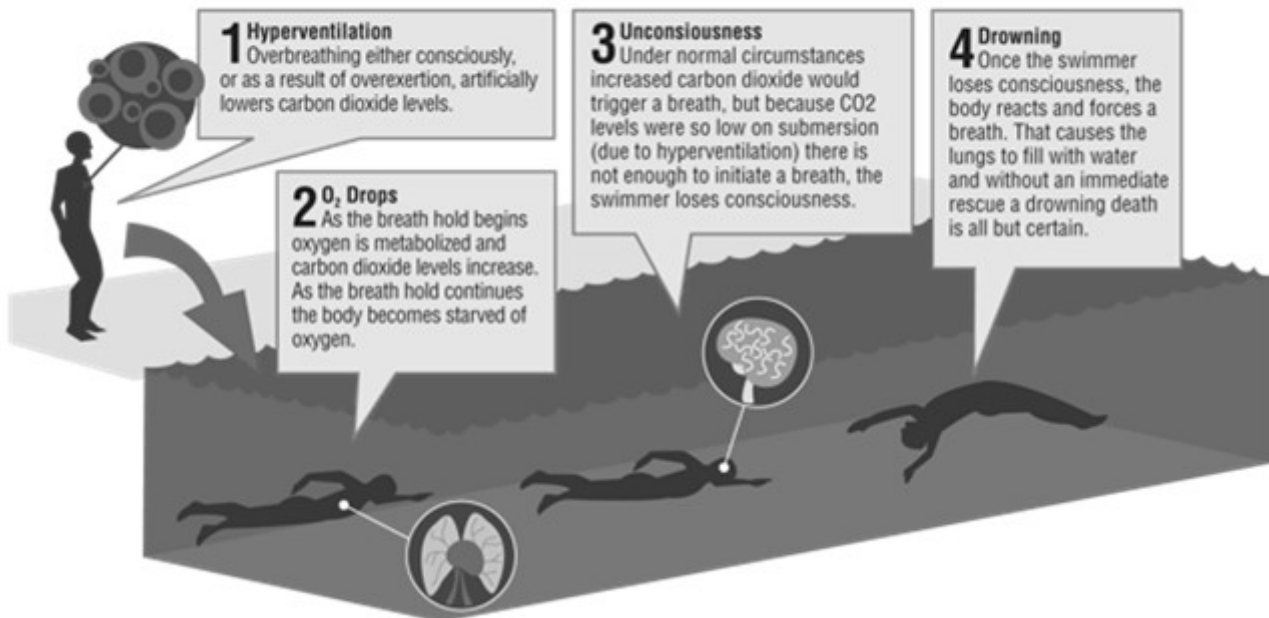

# Shallow Water Blackout Awareness Infographic

## Shallow Water Blackout: How it Happens

Prolonged underwater breathholding can be deadly, here's what happens.

Source: <https://underwaterhypoxicblackout.org>